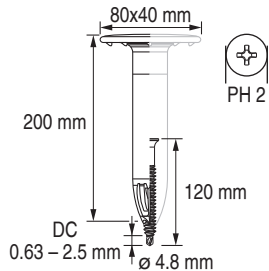

2059355
22.01.2014

S-IDP 4.8S/8040x280

2045846

Rostfrei/Inox/Stainless

2059355